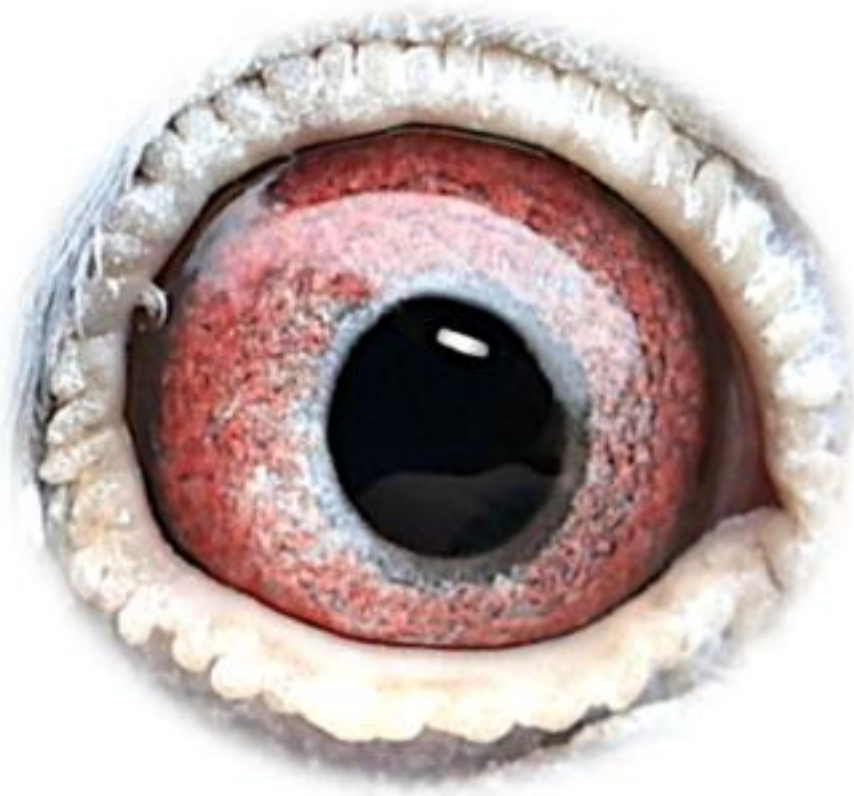

1° ACE Pigeon long distance Zone 2

1° ACE Pigeon long distance prov.
Zone 1 & 2

Original Team PNL

Physical Characteristics

SIZE	SMALL	MEDIUM	LARGE
LENGHT	SHORT	MEDIUM	LONG
BACK	WEAK	MEDIUM	STRONG
MUSCLES	SUPPLE	NORMAL	STRONG
VENTBONES	OPEN	NORMAL	CLOSED
PLUMAGES	SOFT		VERY SOFT
BALANCING	LEANING FORWARD	BALANCED	
STRENGHT COLOR	NORMAL	STRONG	VERY STRONG