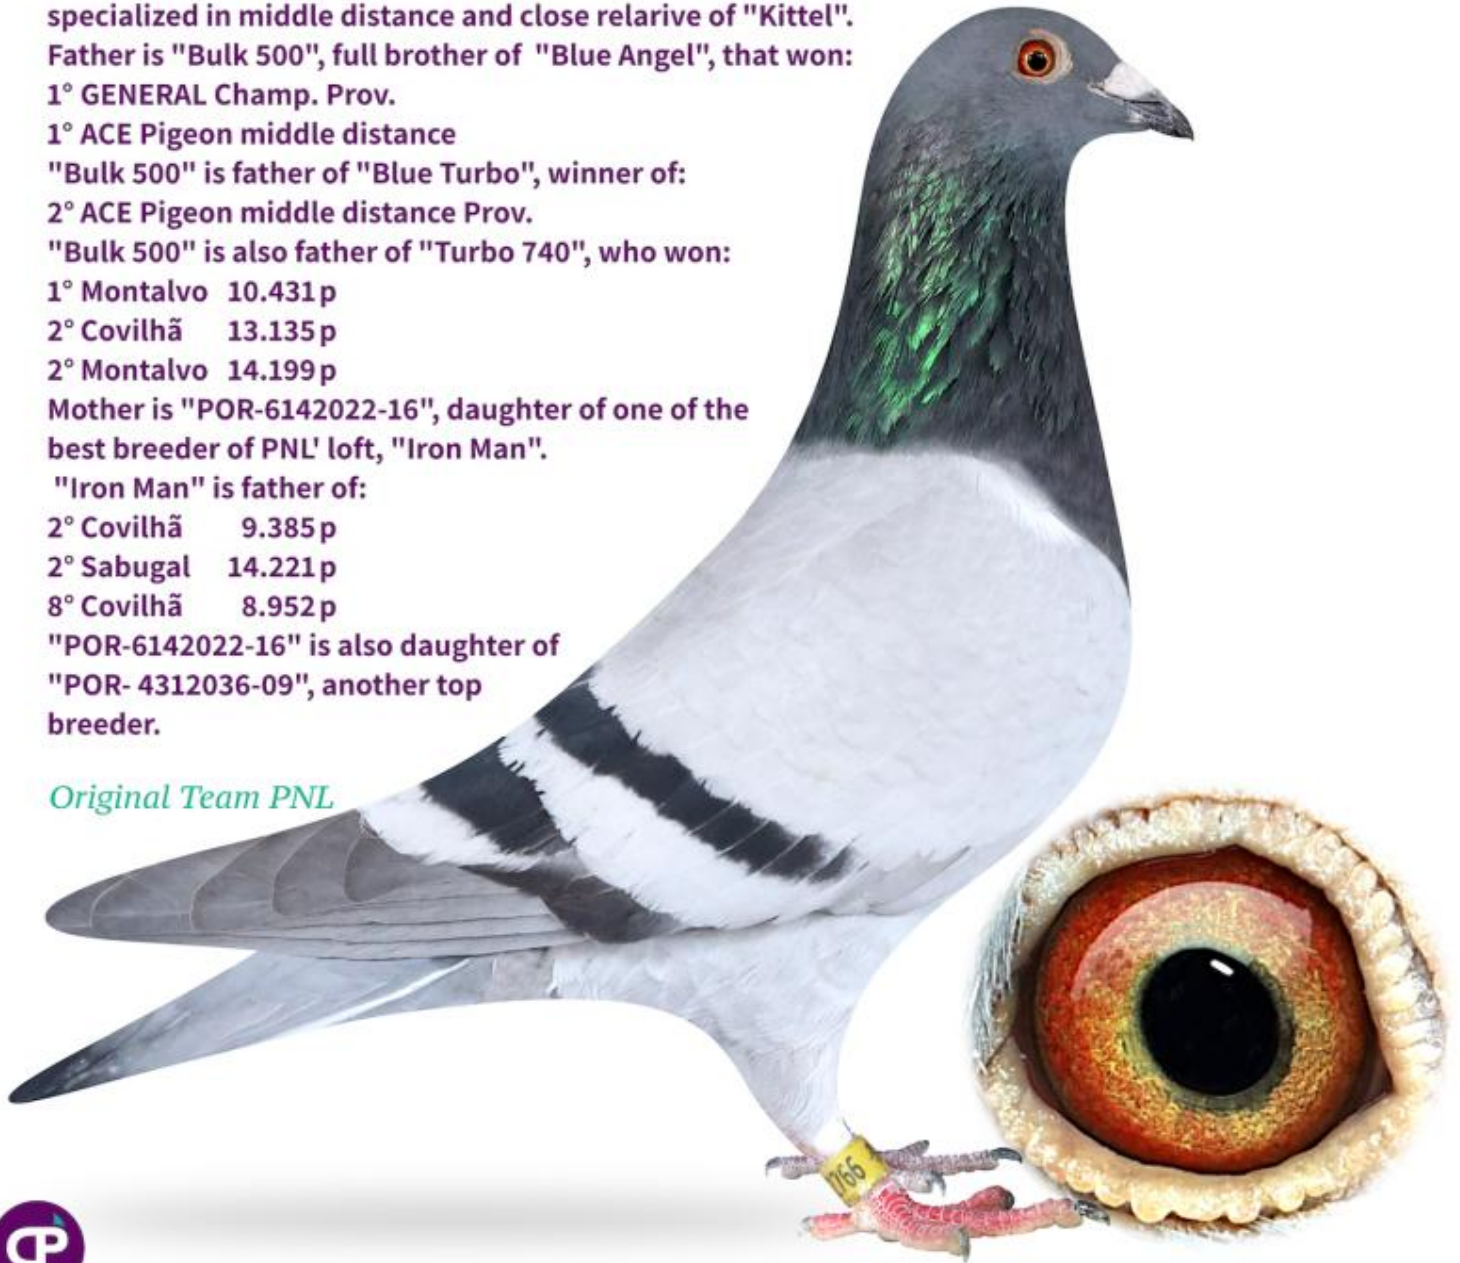

POR-4032766-24 ♀
"Daughter Bulk 500"

Digital Pigeons
photography

Daughter and granddaughter of super pigeons,
specialized in middle distance and close relative of "Kittel".
Father is "Bulk 500", full brother of "Blue Angel", that won:

1° GENERAL Champ. Prov.

1° ACE Pigeon middle distance

"Bulk 500" is father of "Blue Turbo", winner of:

2° ACE Pigeon middle distance Prov.

"Bulk 500" is also father of "Turbo 740", who won:

1° Montalvo 10.431 p

2° Covilhã 13.135 p

2° Montalvo 14.199 p

Mother is "POR-6142022-16", daughter of one of the
best breeder of PNL' loft, "Iron Man".

"Iron Man" is father of:

2° Covilhã 9.385 p

2° Sabugal 14.221 p

8° Covilhã 8.952 p

"POR-6142022-16" is also daughter of
"POR- 4312036-09", another top
breeder.

Original Team PNL

Physical Characteristics

SIZE	SMALL	MEDIUM	LARGE
LENGHT	SHORT	MEDIUM	LONG
BACK	WEAK	MEDIUM	STRONG
MUSCLES	SUPPLE	NORMAL	STRONG
VENTBONES	OPEN	NORMAL	CLOSED
PLUMAGES	SOFT		VERY SOFT
BALANCING	LEANING FORWARD	BALANCED	
STRENGHT COLOR	NORMAL	STRONG	VERY STRONG